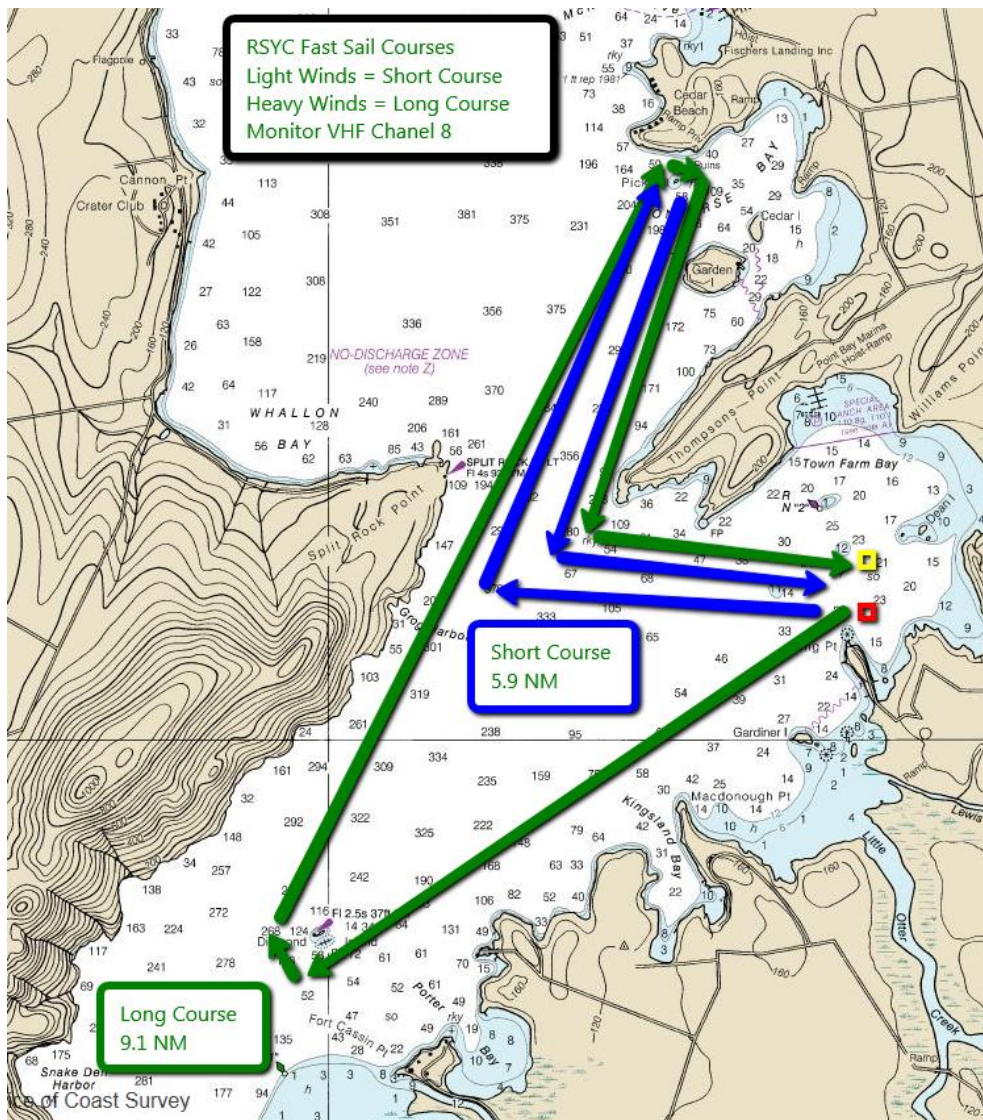

RSYC 2015 Fast Sail Courses

Contact Fast Sail Captain for questions and information:

Doug Friant doug@vermonttimberworks.com Boat Name: Muse

Fast Sail Schedule Saturdays:

June 13 | June 20 | July 18 | Aug 2 – Burlington Pursuit | August 15 | August 22 Diamond Island Regatta | Aug 29 – Westport Pursuit | September 12 | September 19

- Typical starting time between 10:30 and 10:40.
- Come to the Captains' Meeting at 9:30 am at Point Bay Marina RSYC Tent or call Muse for the course.
- All Captains to keep their own time in hours, minutes and seconds, and report to Muse on Channel 8 after finishing. If a boat does not make it across the starting line at the close of the start window, the captain shall start recording time when the start window closes.
- No motorized momentum is allowed in the starting zone or after the start window has closed.
- Time will be adjusted according to the PHRF rating system.
- Long Course: Go west through the marks in Town Farm Bay. Leave Diamond Island to starboard. Leave Picket Island to starboard. Finish through the marks in Town Farm Bay heading east
- Short Course: Go west through the marks in Town Farm Bay. Leave Picket Island to starboard. Finish through the marks in Town Farm Bay heading east.